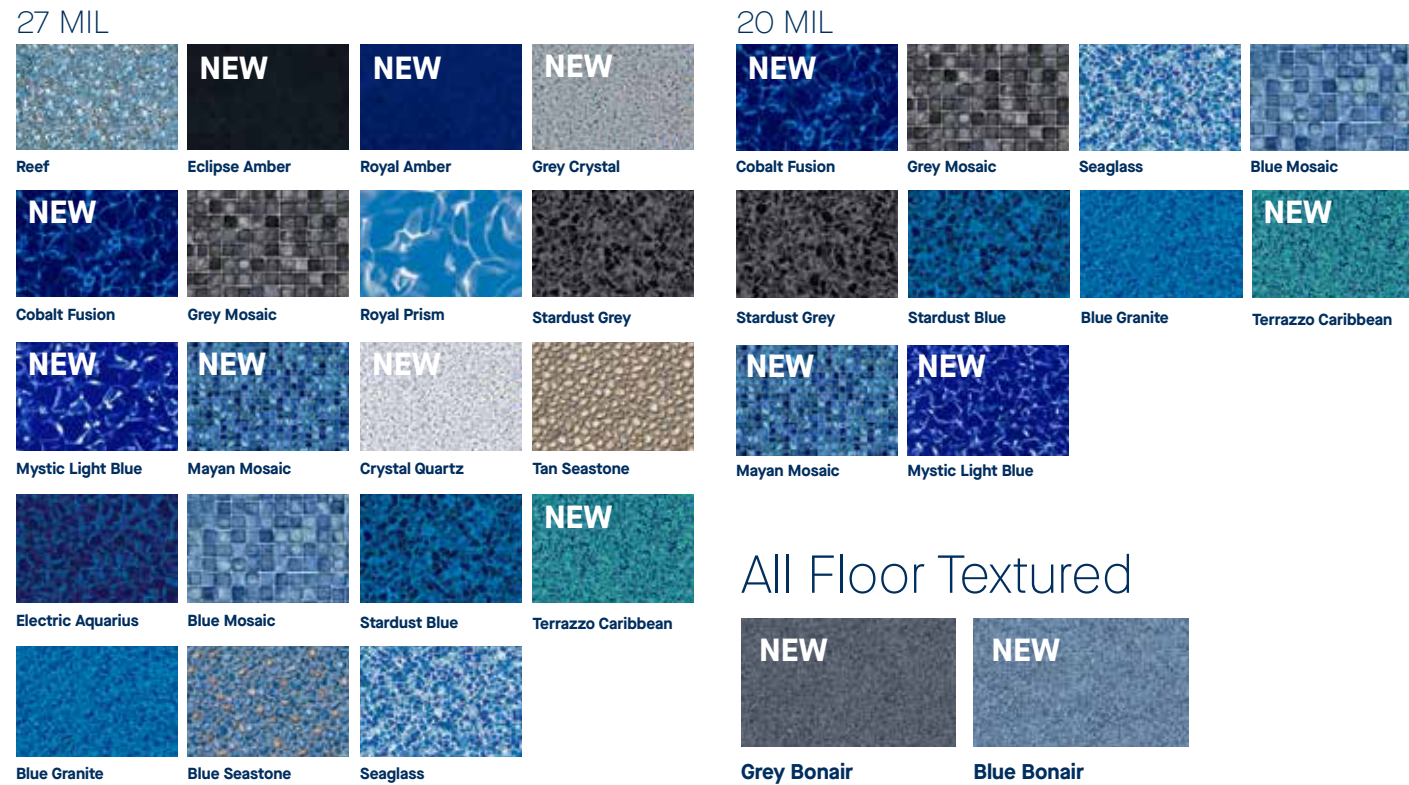

All vinyl liner graphics are for illustration purposes only. It is recommended by the manufacturer to view an actual vinyl sample before ordering your liner. Color may vary from printed brochure. The manufacturer reserves the right to change liner selections without notice.

20 MIL

Borderless Patterns

All floor patterns are available in Tread-Text for vinyl over step application.

SuperMax

27 MIL

Duomax

Pearlscapes 27 MIL

Butterfly Effect Full Floor Liner