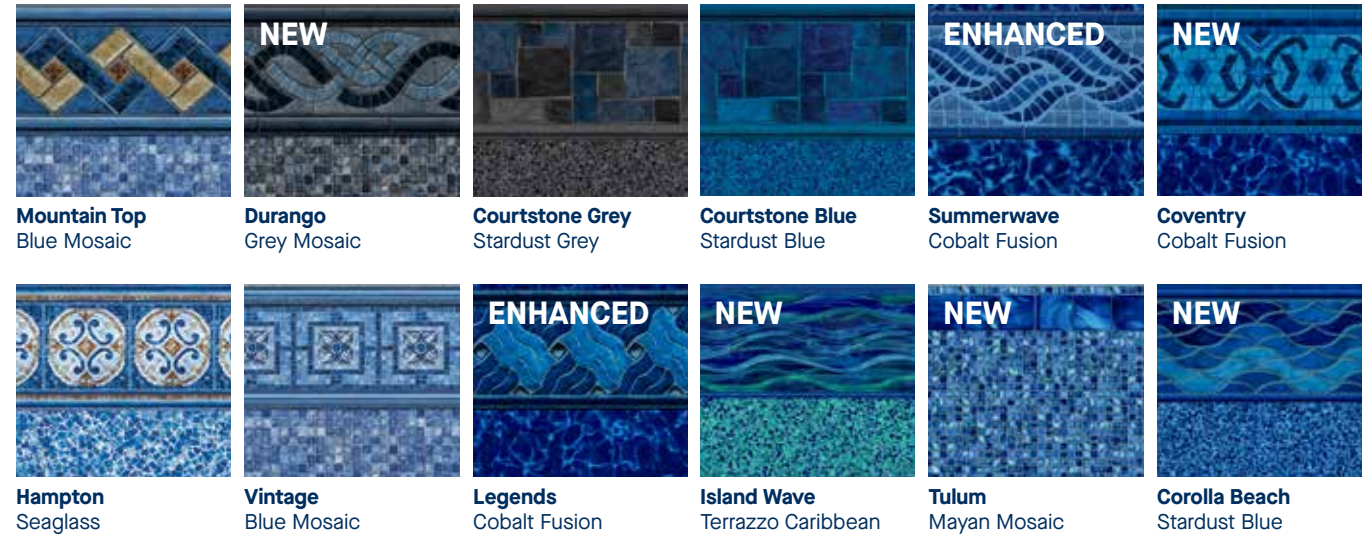

20 MIL

Borderless Patterns

All floor patterns are available in Tread-Text for vinyl over step application.

SuperMax

27 MIL

Duomax

Pearlscapes 27 MIL

Butterfly Effect Full Floor Liner