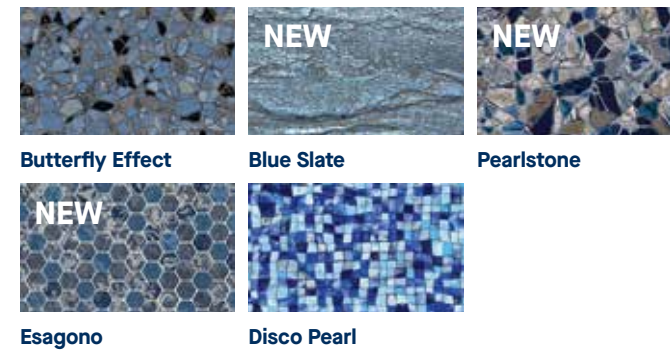

20 MIL

Borderless Patterns

All floor patterns are available in Tread-Text for vinyl over step application.

SuperMax

27 MIL

Duomax

Pearlscapes 27 MIL

Butterfly Effect Full Floor Liner