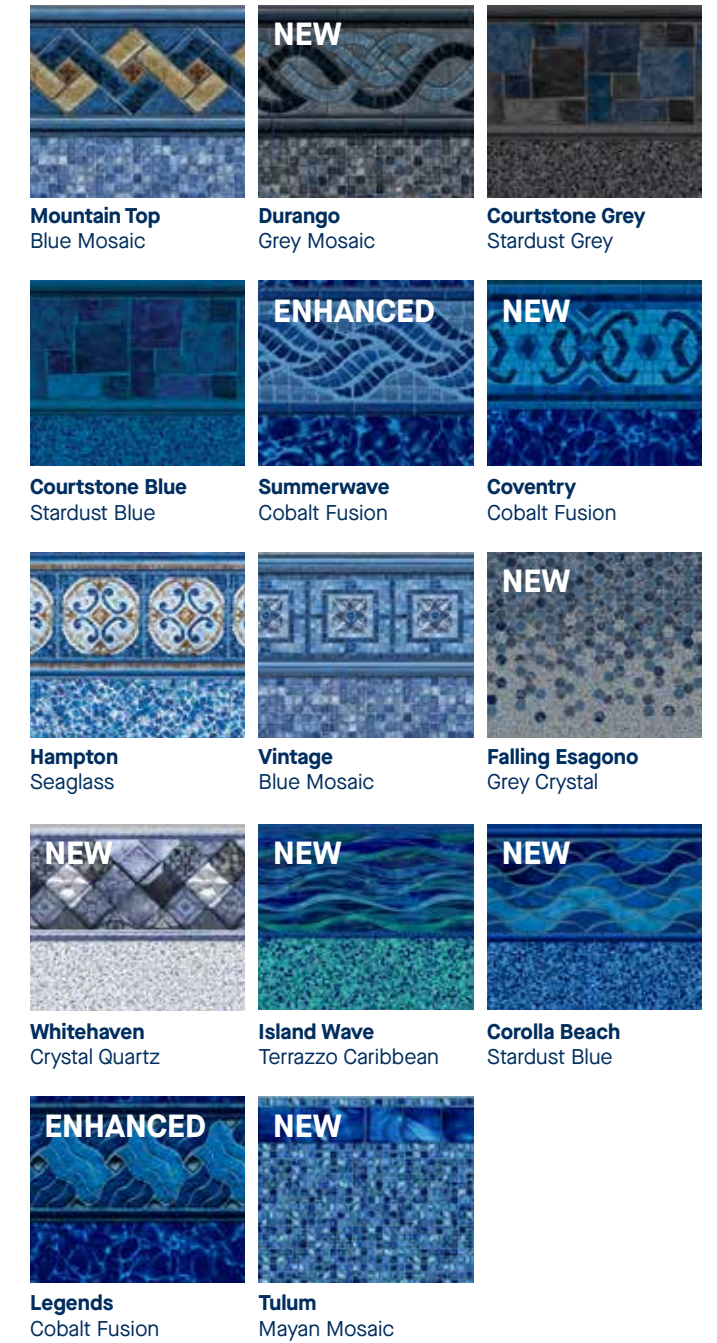

20 MIL

Borderless Patterns

All floor patterns are available in Tread-Text for vinyl over step application.

SuperMax

27 MIL

Duomax

Pearlscapes 27 MIL

Butterfly Effect Full Floor Liner